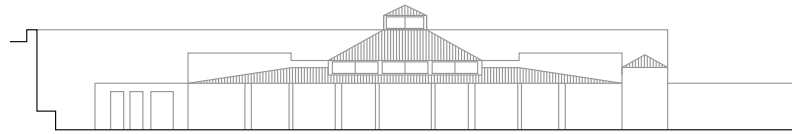

TROCADERO ARENA

CAPACIDADES / CAPACITIES

Terraza 280 personas sentadas

Terrace capacity 280 seated guest

Terraza formato cóctel 300 personas

Cocktail terrace format 300 guest

Restaurante principal 160 personas sentadas

Main restaurant 160 seated guest

Reservado Área privada 55 personas

Reserved private area 55 guest

CAPACIDAD TOTAL INTERIOR 215 personas

TOTAL INTERIOR CAPACITY 215 gues