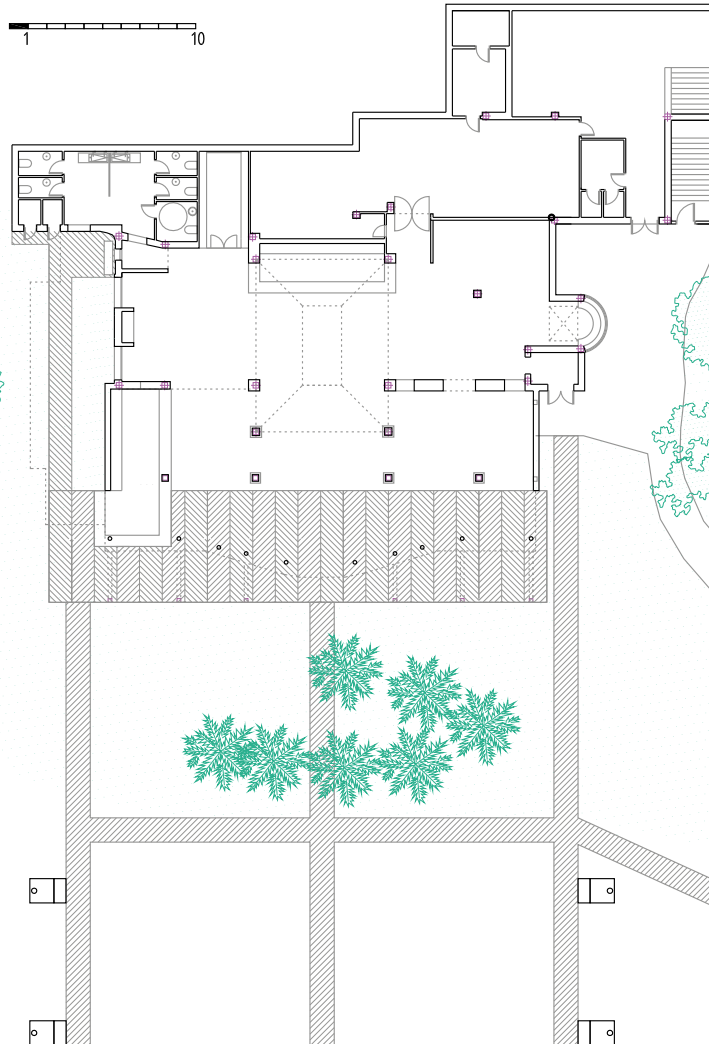

TROCADERO ARENA

CAPACIDADES / CAPACITIES

Terraza 280 personas sentadas

Terrace capacity 280 seated guest

Terraza formato cóctel 300 personas

Cocktail terrace format 300 guest

Restaurante principal 160 personas sentadas

Main restaurant 160 seated guest

Reservado Área privada 55 personas

Reserved private area 55 guest

CAPACIDAD TOTAL INTERIOR 215 personas

TOTAL INTERIOR CAPACITY 215 gues